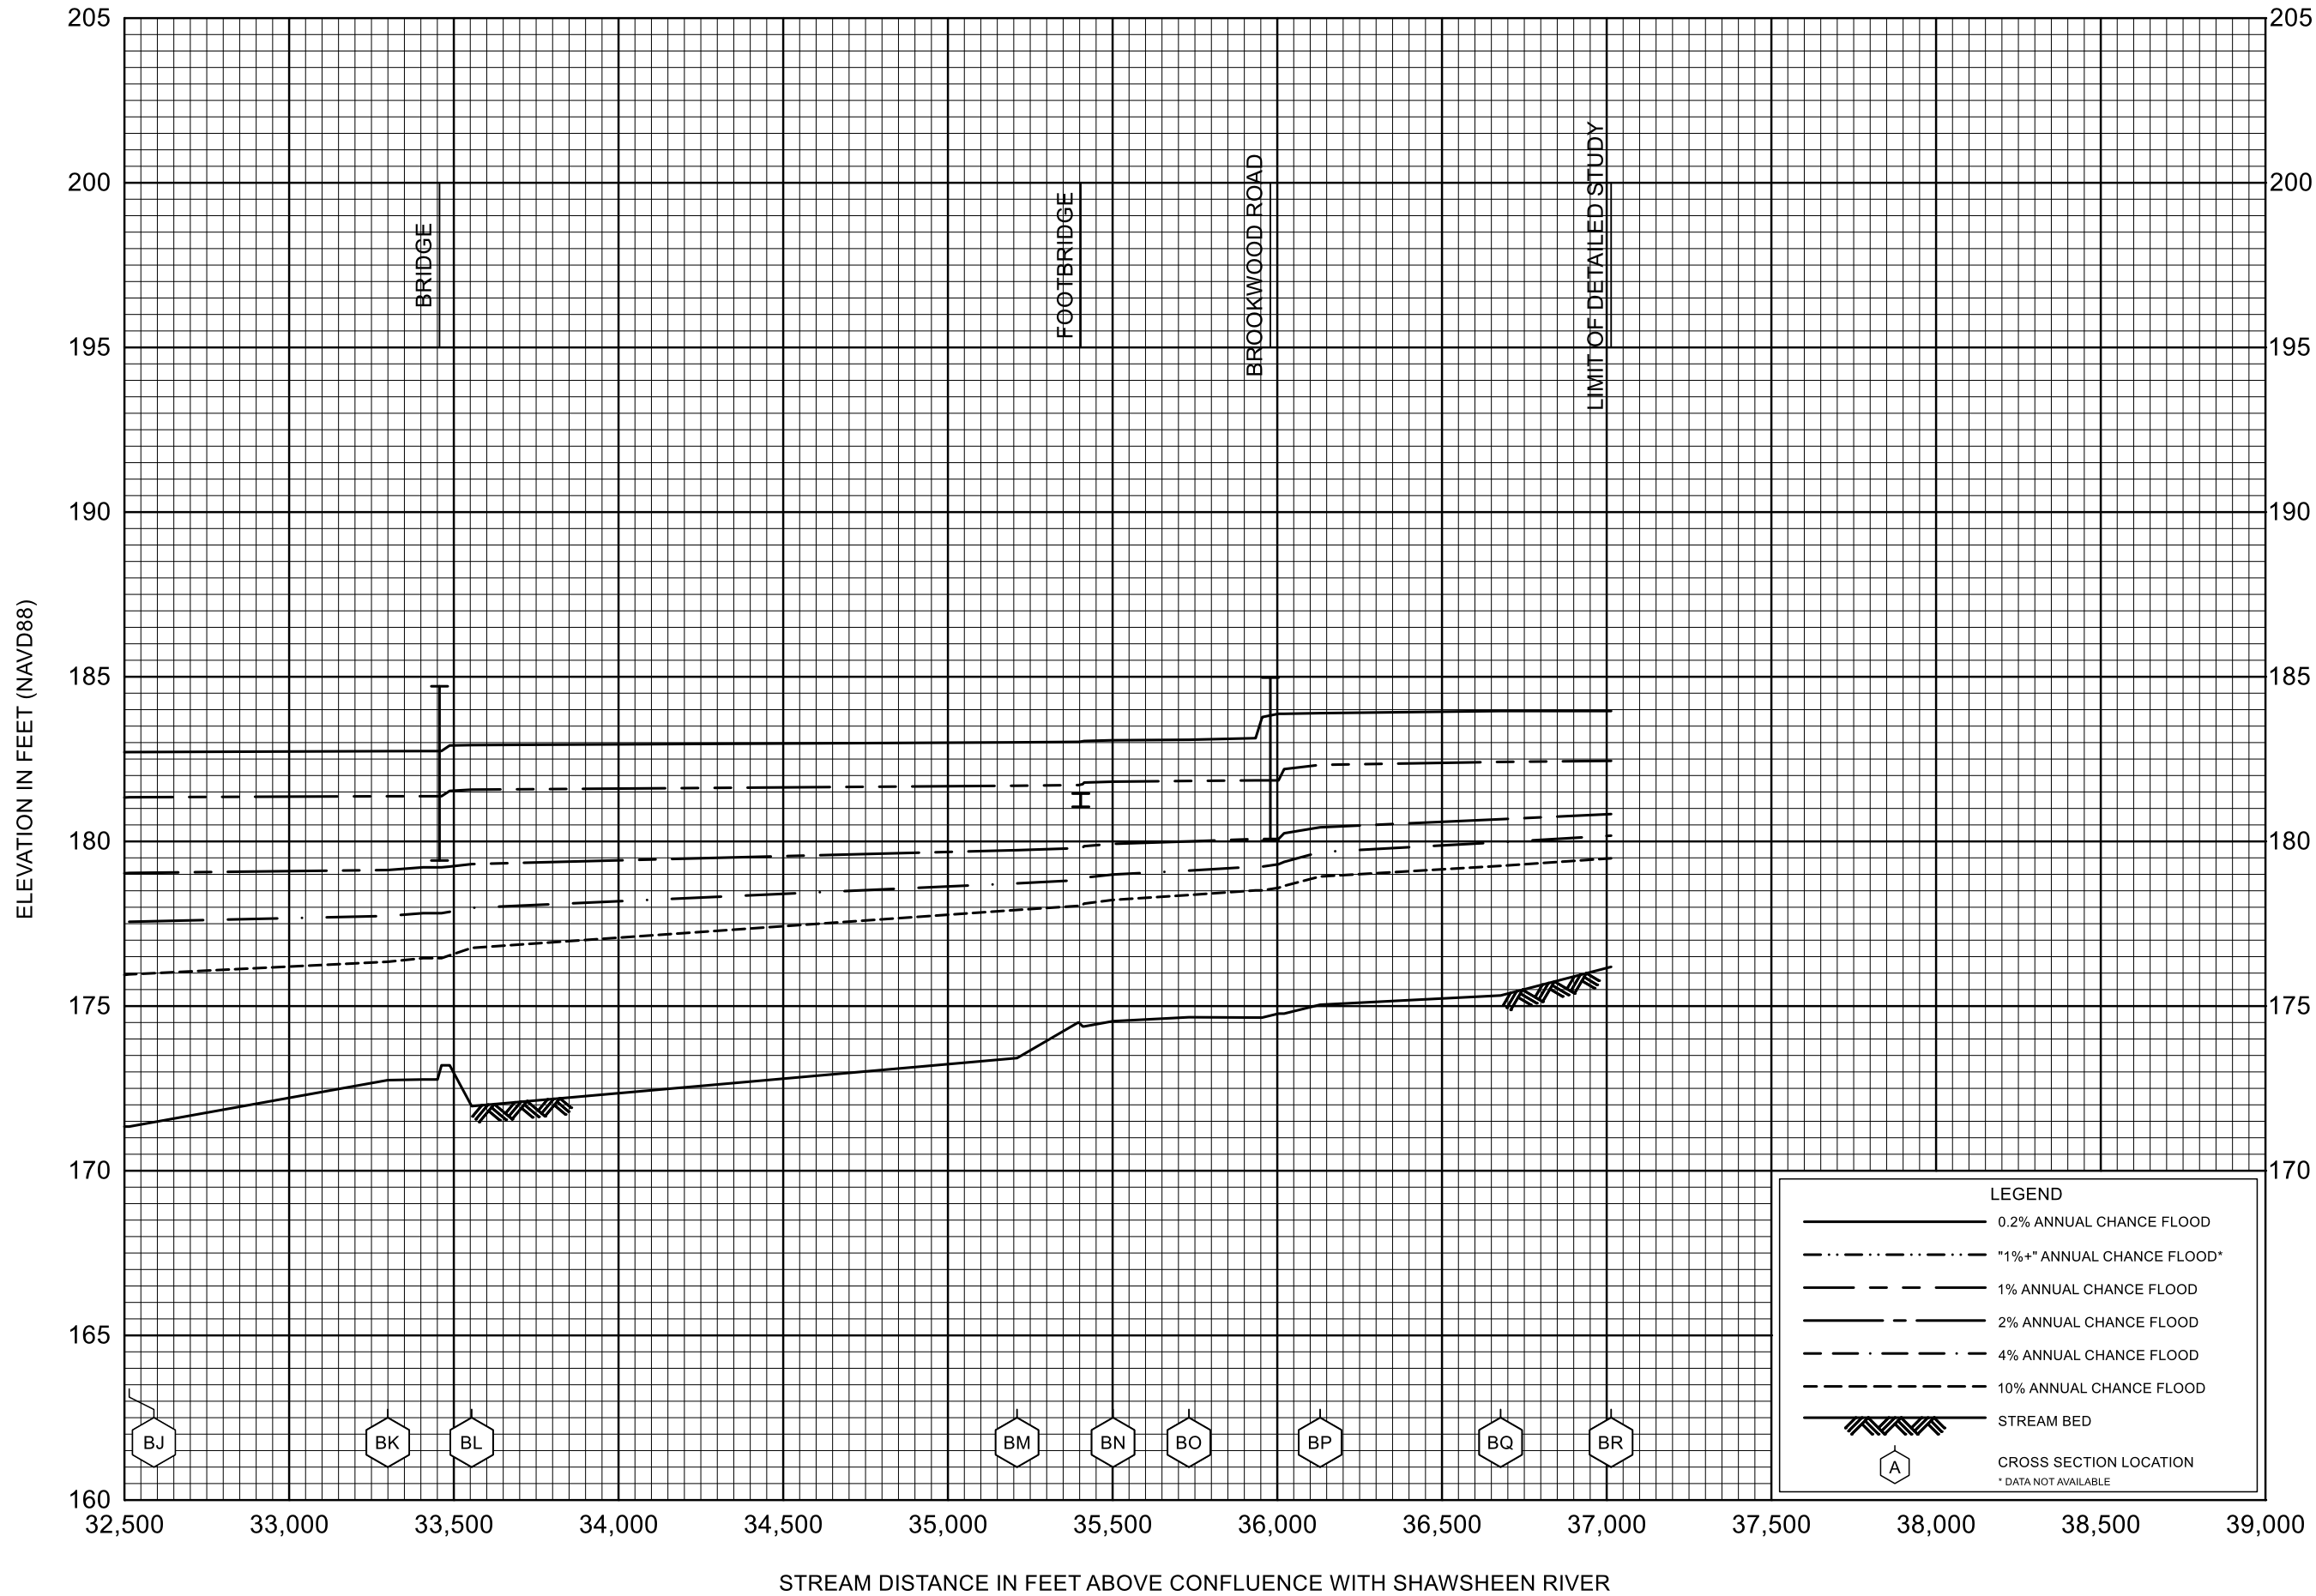

FLOOD PROFILES

VINE BROOK

FEDERAL EMERGENCY MANAGEMENT AGENCY

MIDDLESEX COUNTY, MA

(ALL JURISDICTIONS)