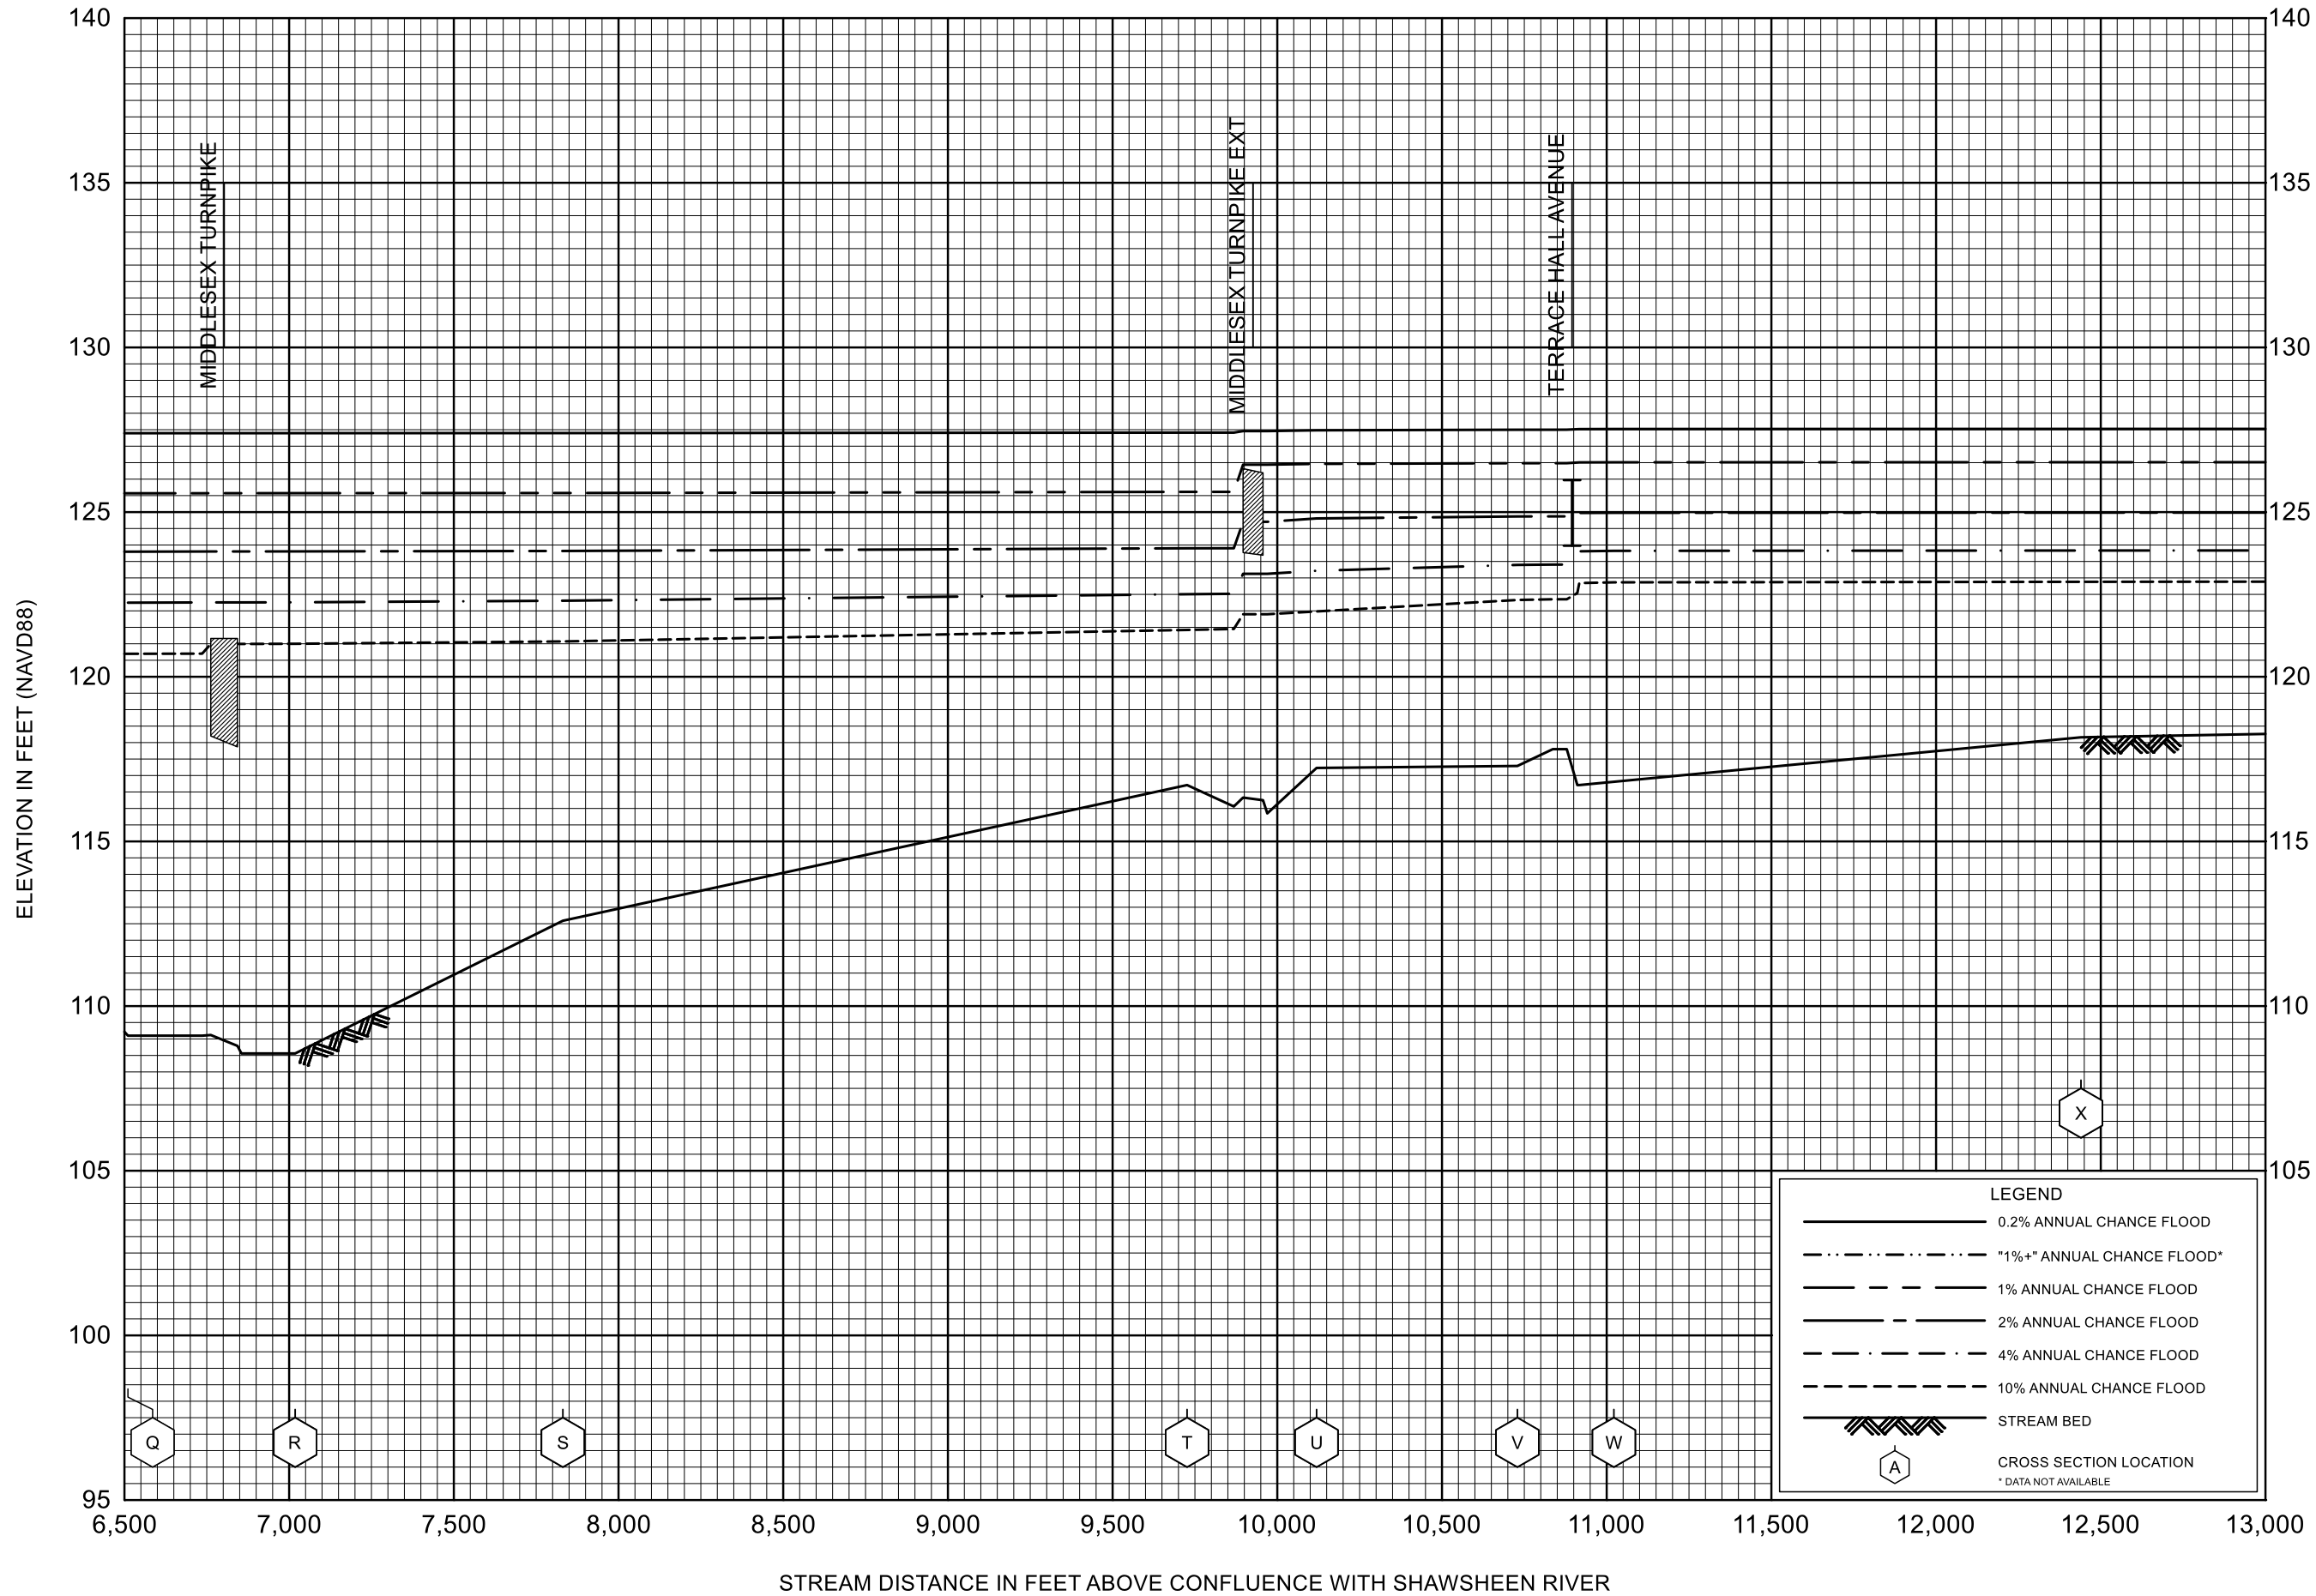

FLOOD PROFILES

VINE BROOK

FEDERAL EMERGENCY MANAGEMENT AGENCY

MIDDLESEX COUNTY, MA
(ALL JURISDICTIONS)

FLOOD PROFILES

VINE BROOK

FEDERAL EMERGENCY MANAGEMENT AGENCY

MIDDLESEX COUNTY, MA
(ALL JURISDICTIONS)

FLOOD PROFILES

VINE BROOK

FEDERAL EMERGENCY MANAGEMENT AGENCY

MIDDLESEX COUNTY, MA

(ALL JURISDICTIONS)

FLOOD PROFILES
VINE BROOK

FEDERAL EMERGENCY MANAGEMENT AGENCY
MIDDLESEX COUNTY, MA
(ALL JURISDICTIONS)

FLOOD PROFILES

VINE BROOK

FEDERAL EMERGENCY MANAGEMENT AGENCY

MIDDLESEX COUNTY, MA

(ALL JURISDICTIONS)

FLOOD PROFILES

VINE BROOK

FEDERAL EMERGENCY MANAGEMENT AGENCY

MIDDLESEX COUNTY, MA

(ALL JURISDICTIONS)