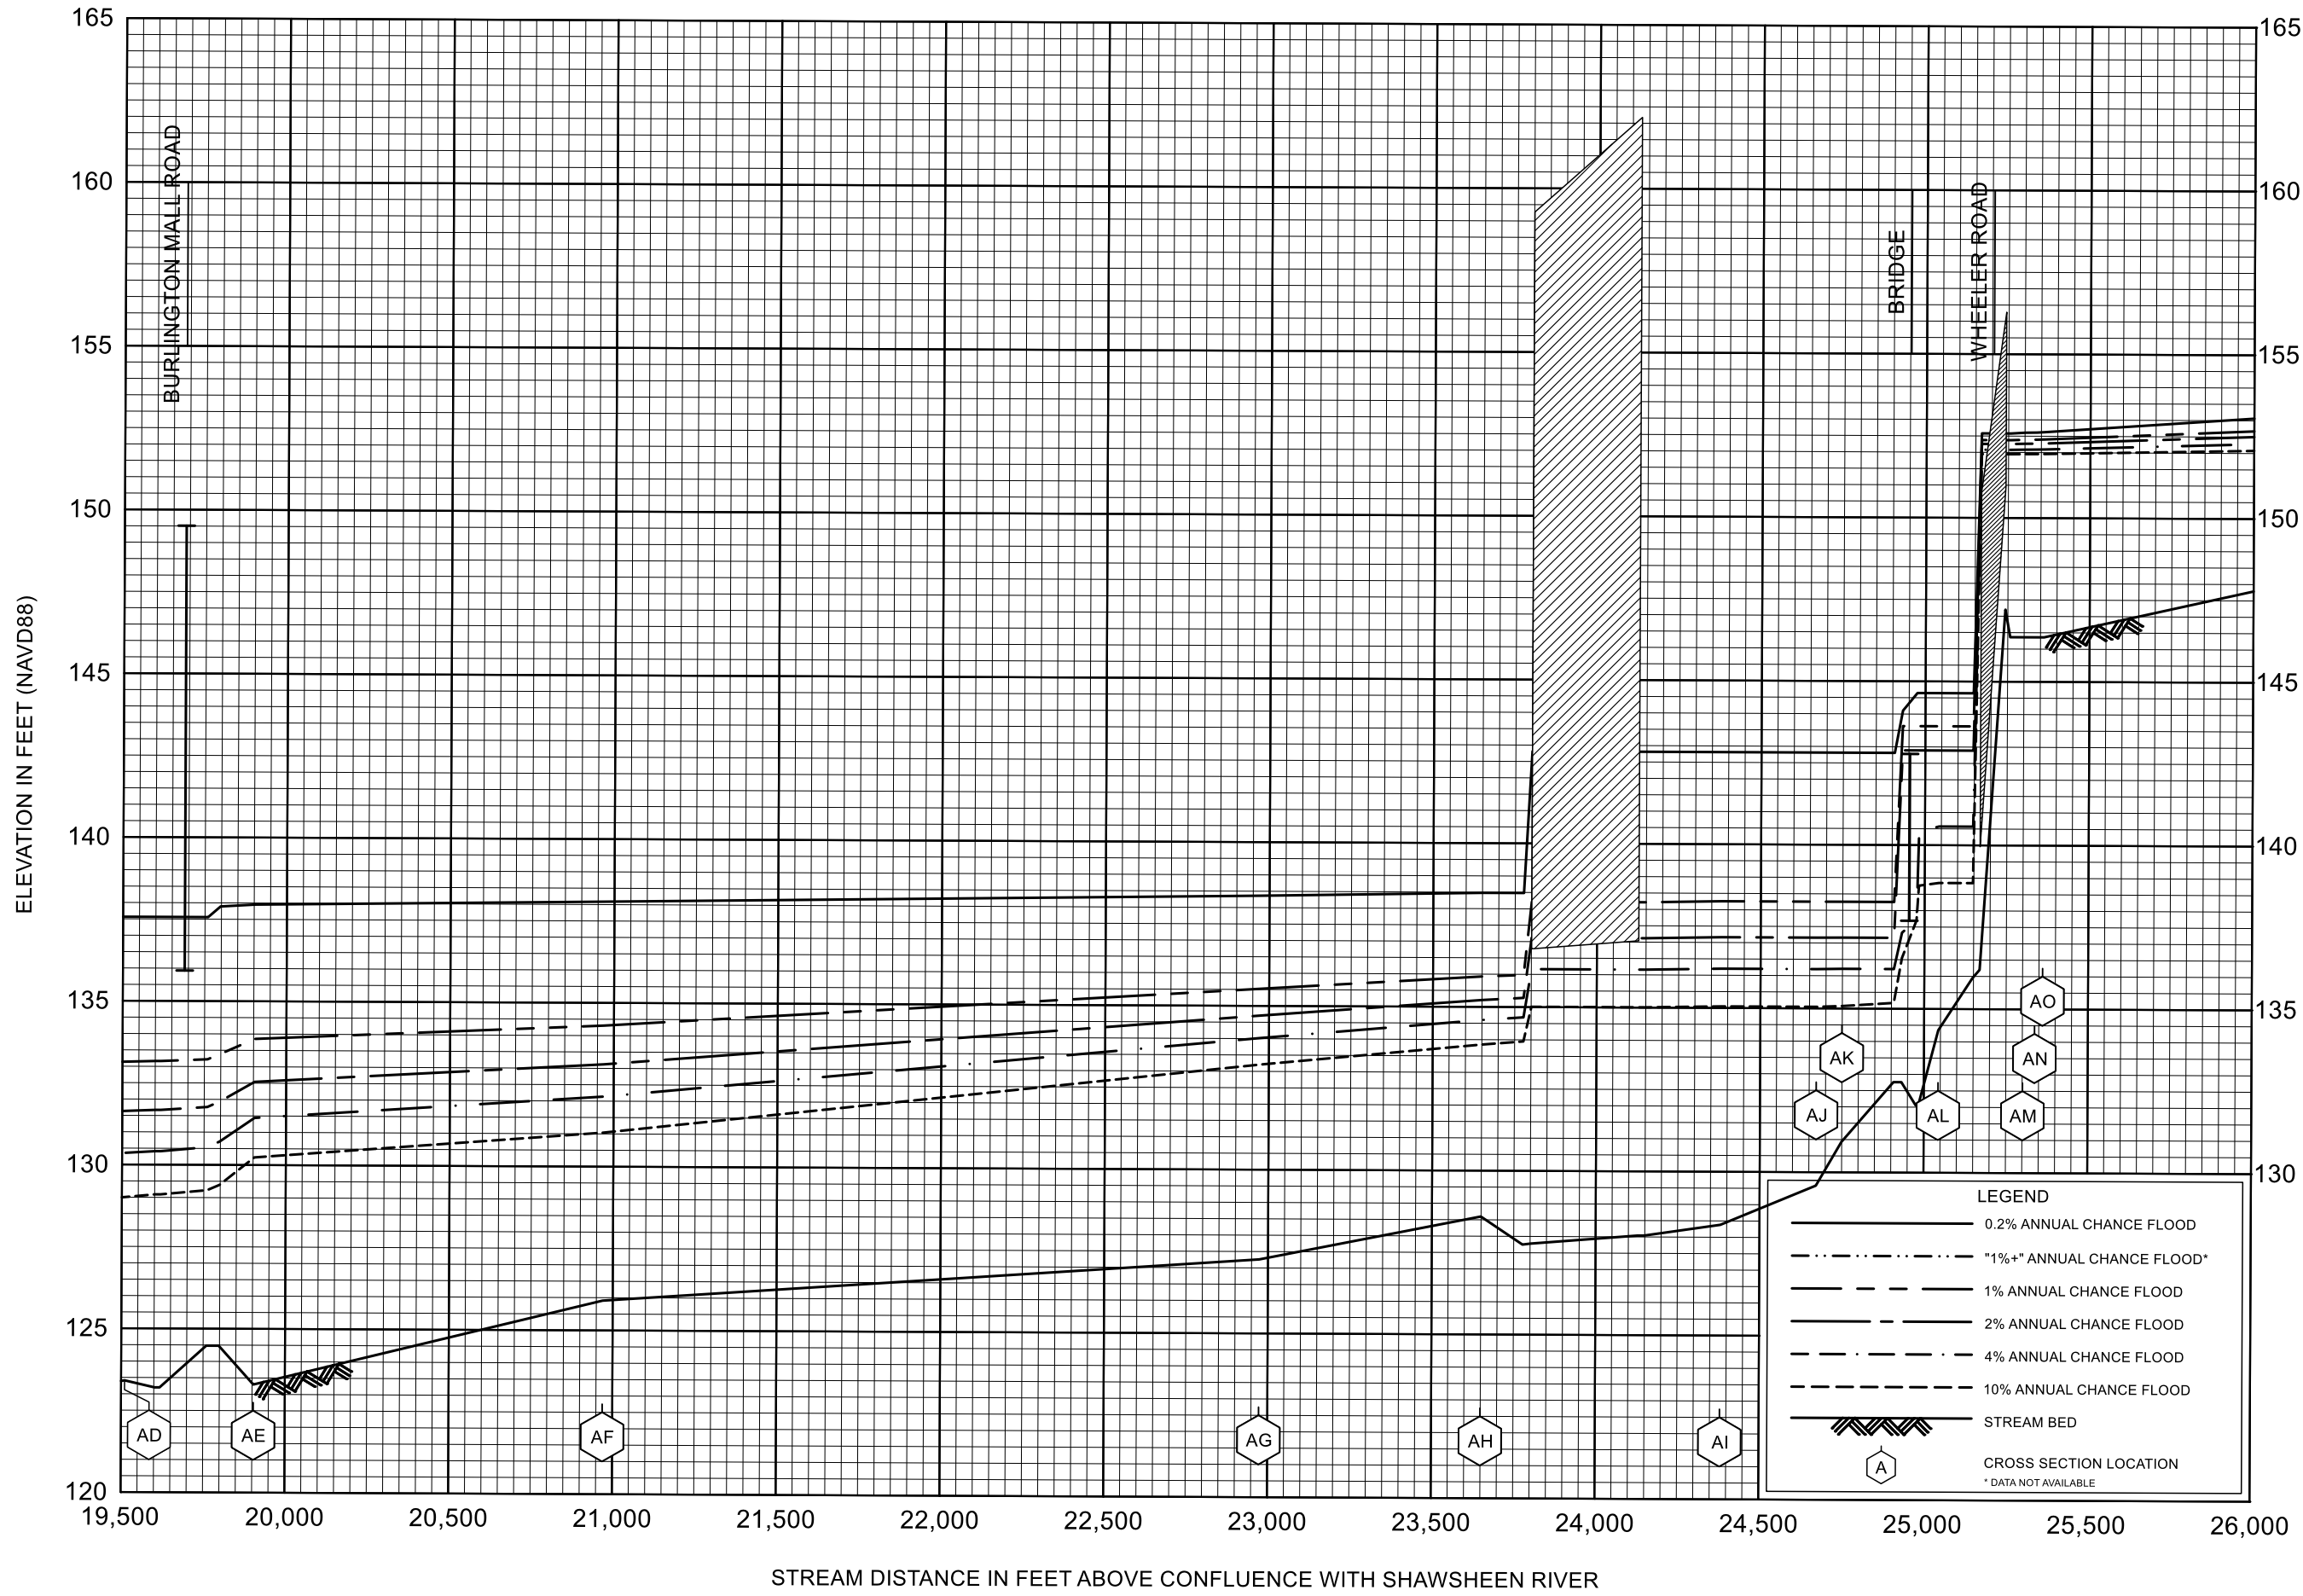

FLOOD PROFILES

VINE BROOK

FEDERAL EMERGENCY MANAGEMENT AGENCY

MIDDLESEX COUNTY, MA
(ALL JURISDICTIONS)

FLOOD PROFILES

VINE BROOK

FEDERAL EMERGENCY MANAGEMENT AGENCY

MIDDLESEX COUNTY, MA
(ALL JURISDICTIONS)

FLOOD PROFILES

VINE BROOK

FEDERAL EMERGENCY MANAGEMENT AGENCY

MIDDLESEX COUNTY, MA

(ALL JURISDICTIONS)

FLOOD PROFILES
VINE BROOK

FEDERAL EMERGENCY MANAGEMENT AGENCY
MIDDLESEX COUNTY, MA
(ALL JURISDICTIONS)

FLOOD PROFILES