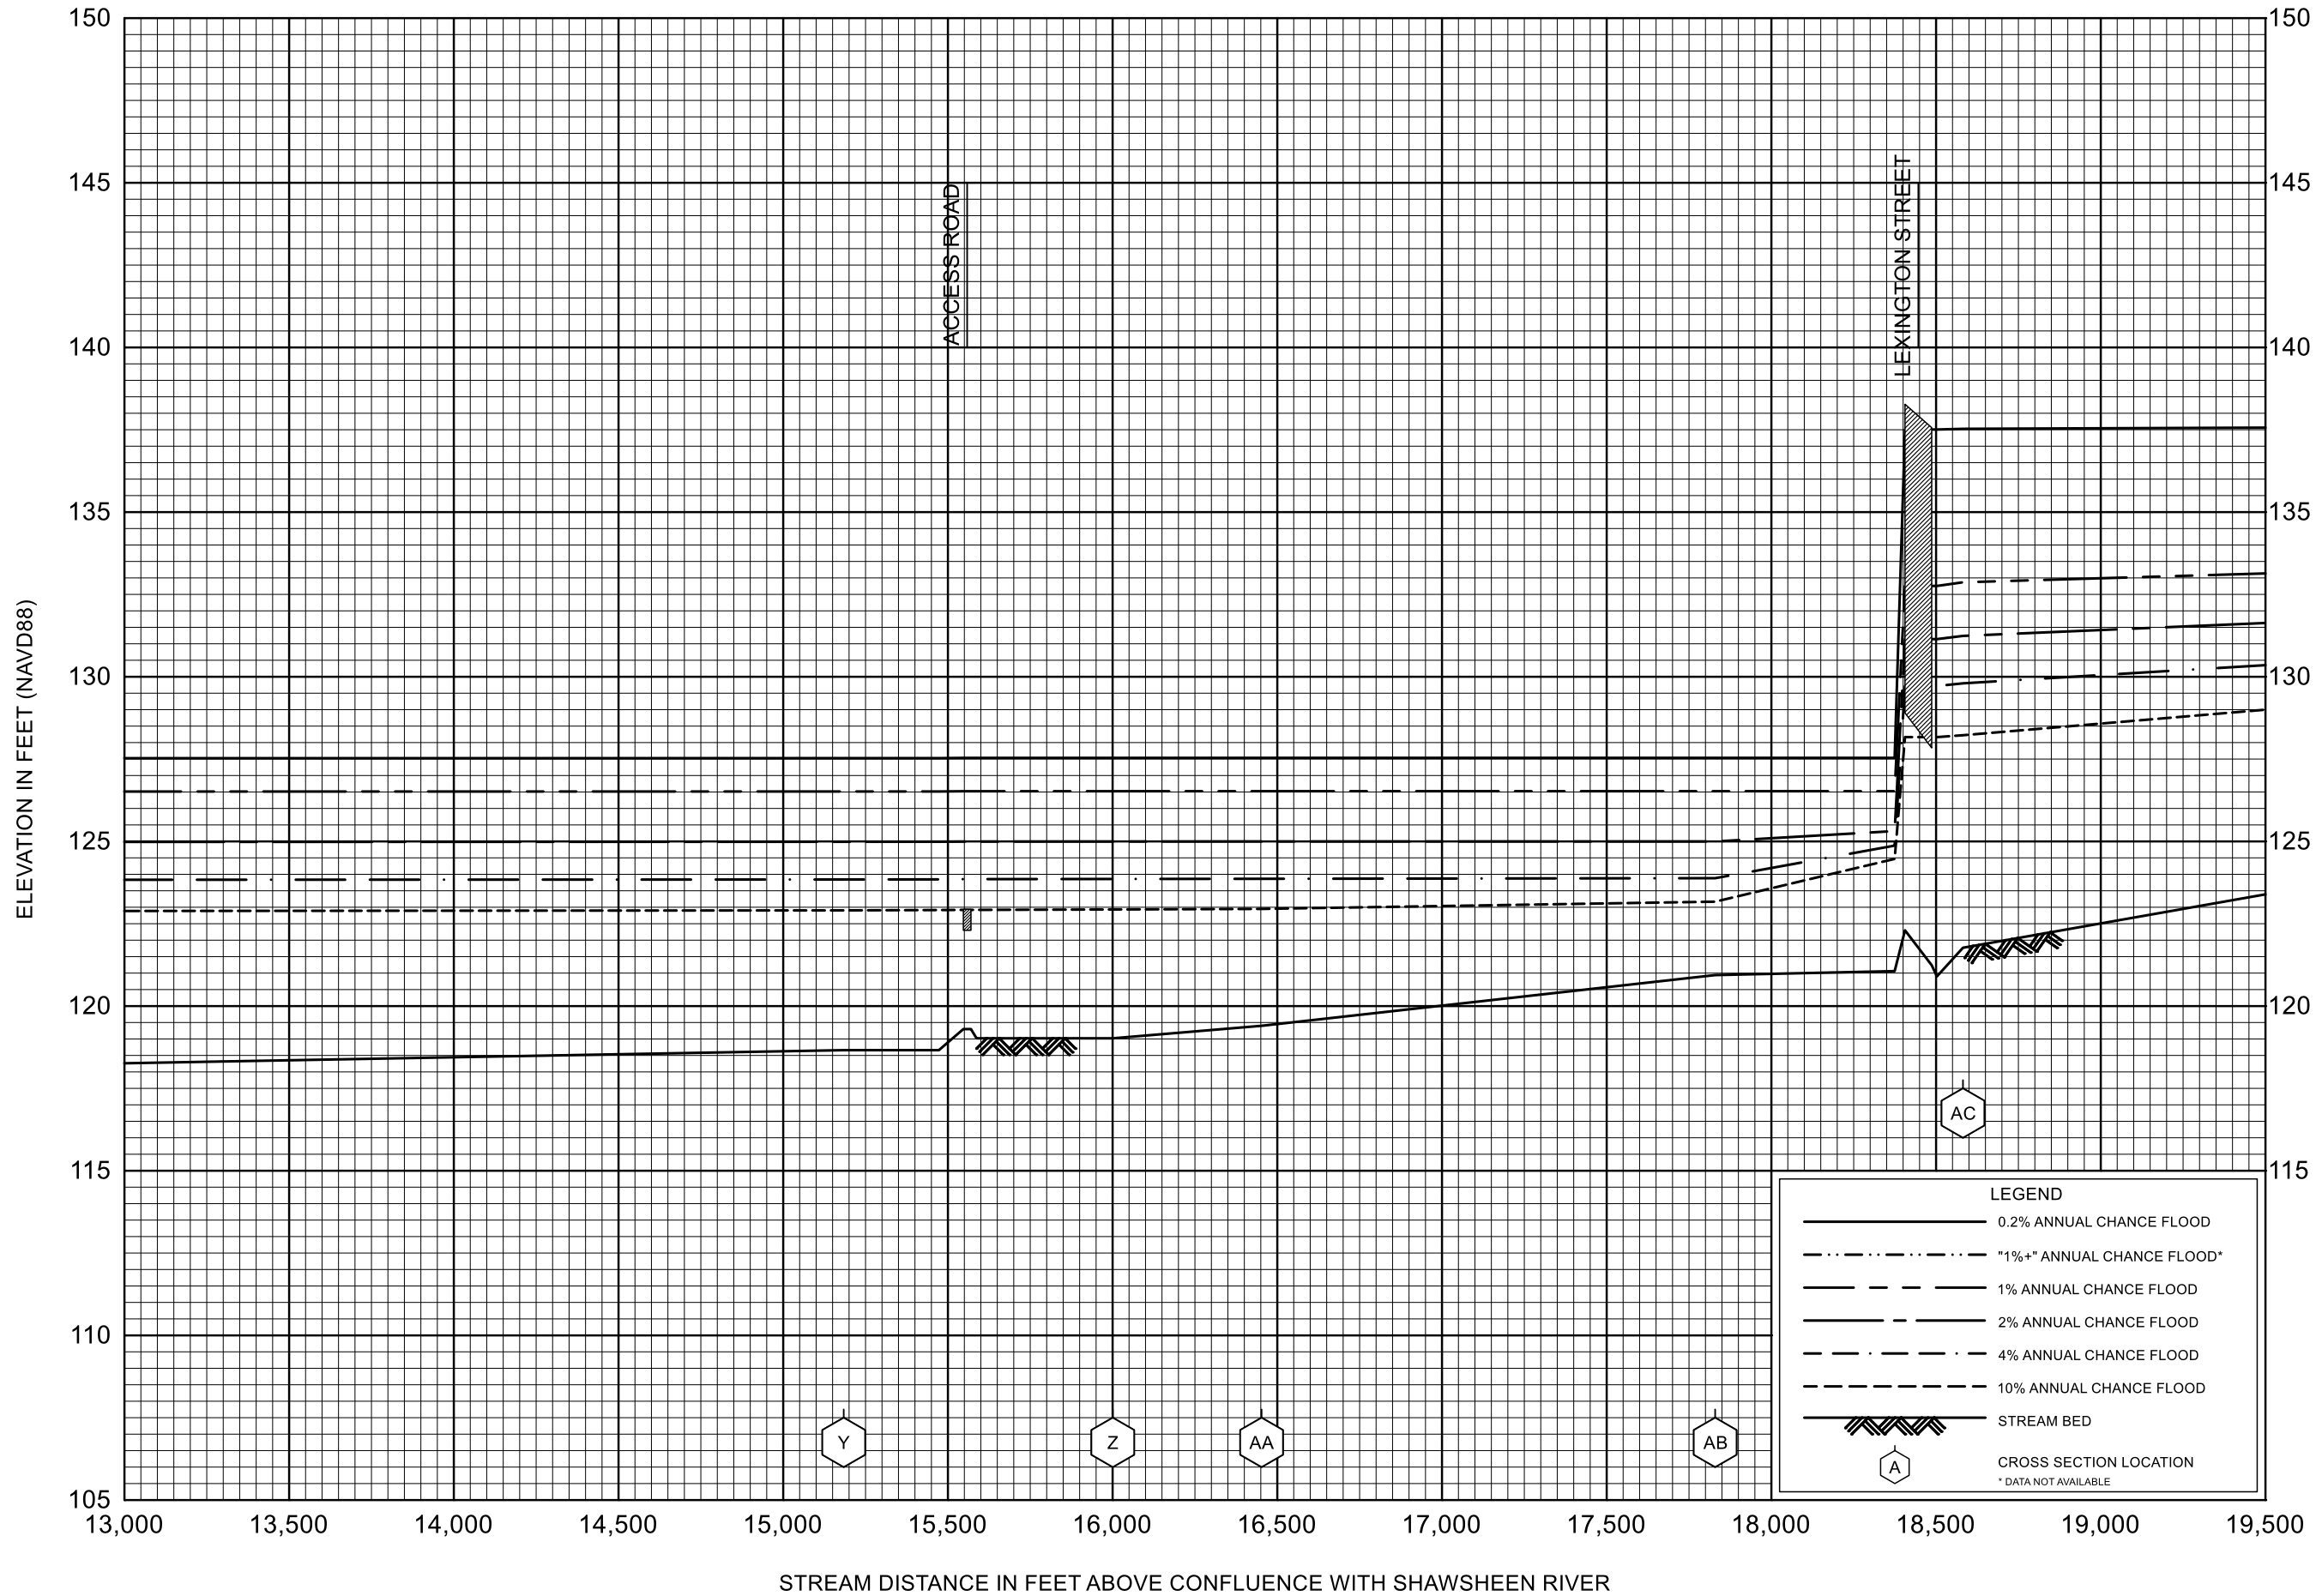

FLOOD PROFILES

VINE BROOK

FEDERAL EMERGENCY MANAGEMENT AGENCY

MIDDLESEX COUNTY, MA
(ALL JURISDICTIONS)

FLOOD PROFILES

VINE BROOK

FEDERAL EMERGENCY MANAGEMENT AGENCY

MIDDLESEX COUNTY, MA
(ALL JURISDICTIONS)

FLOOD PROFILES

VINE BROOK

FEDERAL EMERGENCY MANAGEMENT AGENCY

MIDDLESEX COUNTY, MA

(ALL JURISDICTIONS)

FLOOD PROFILES
VINE BROOK

FEDERAL EMERGENCY MANAGEMENT AGENCY
MIDDLESEX COUNTY, MA
(ALL JURISDICTIONS)

FLOOD PROFILES