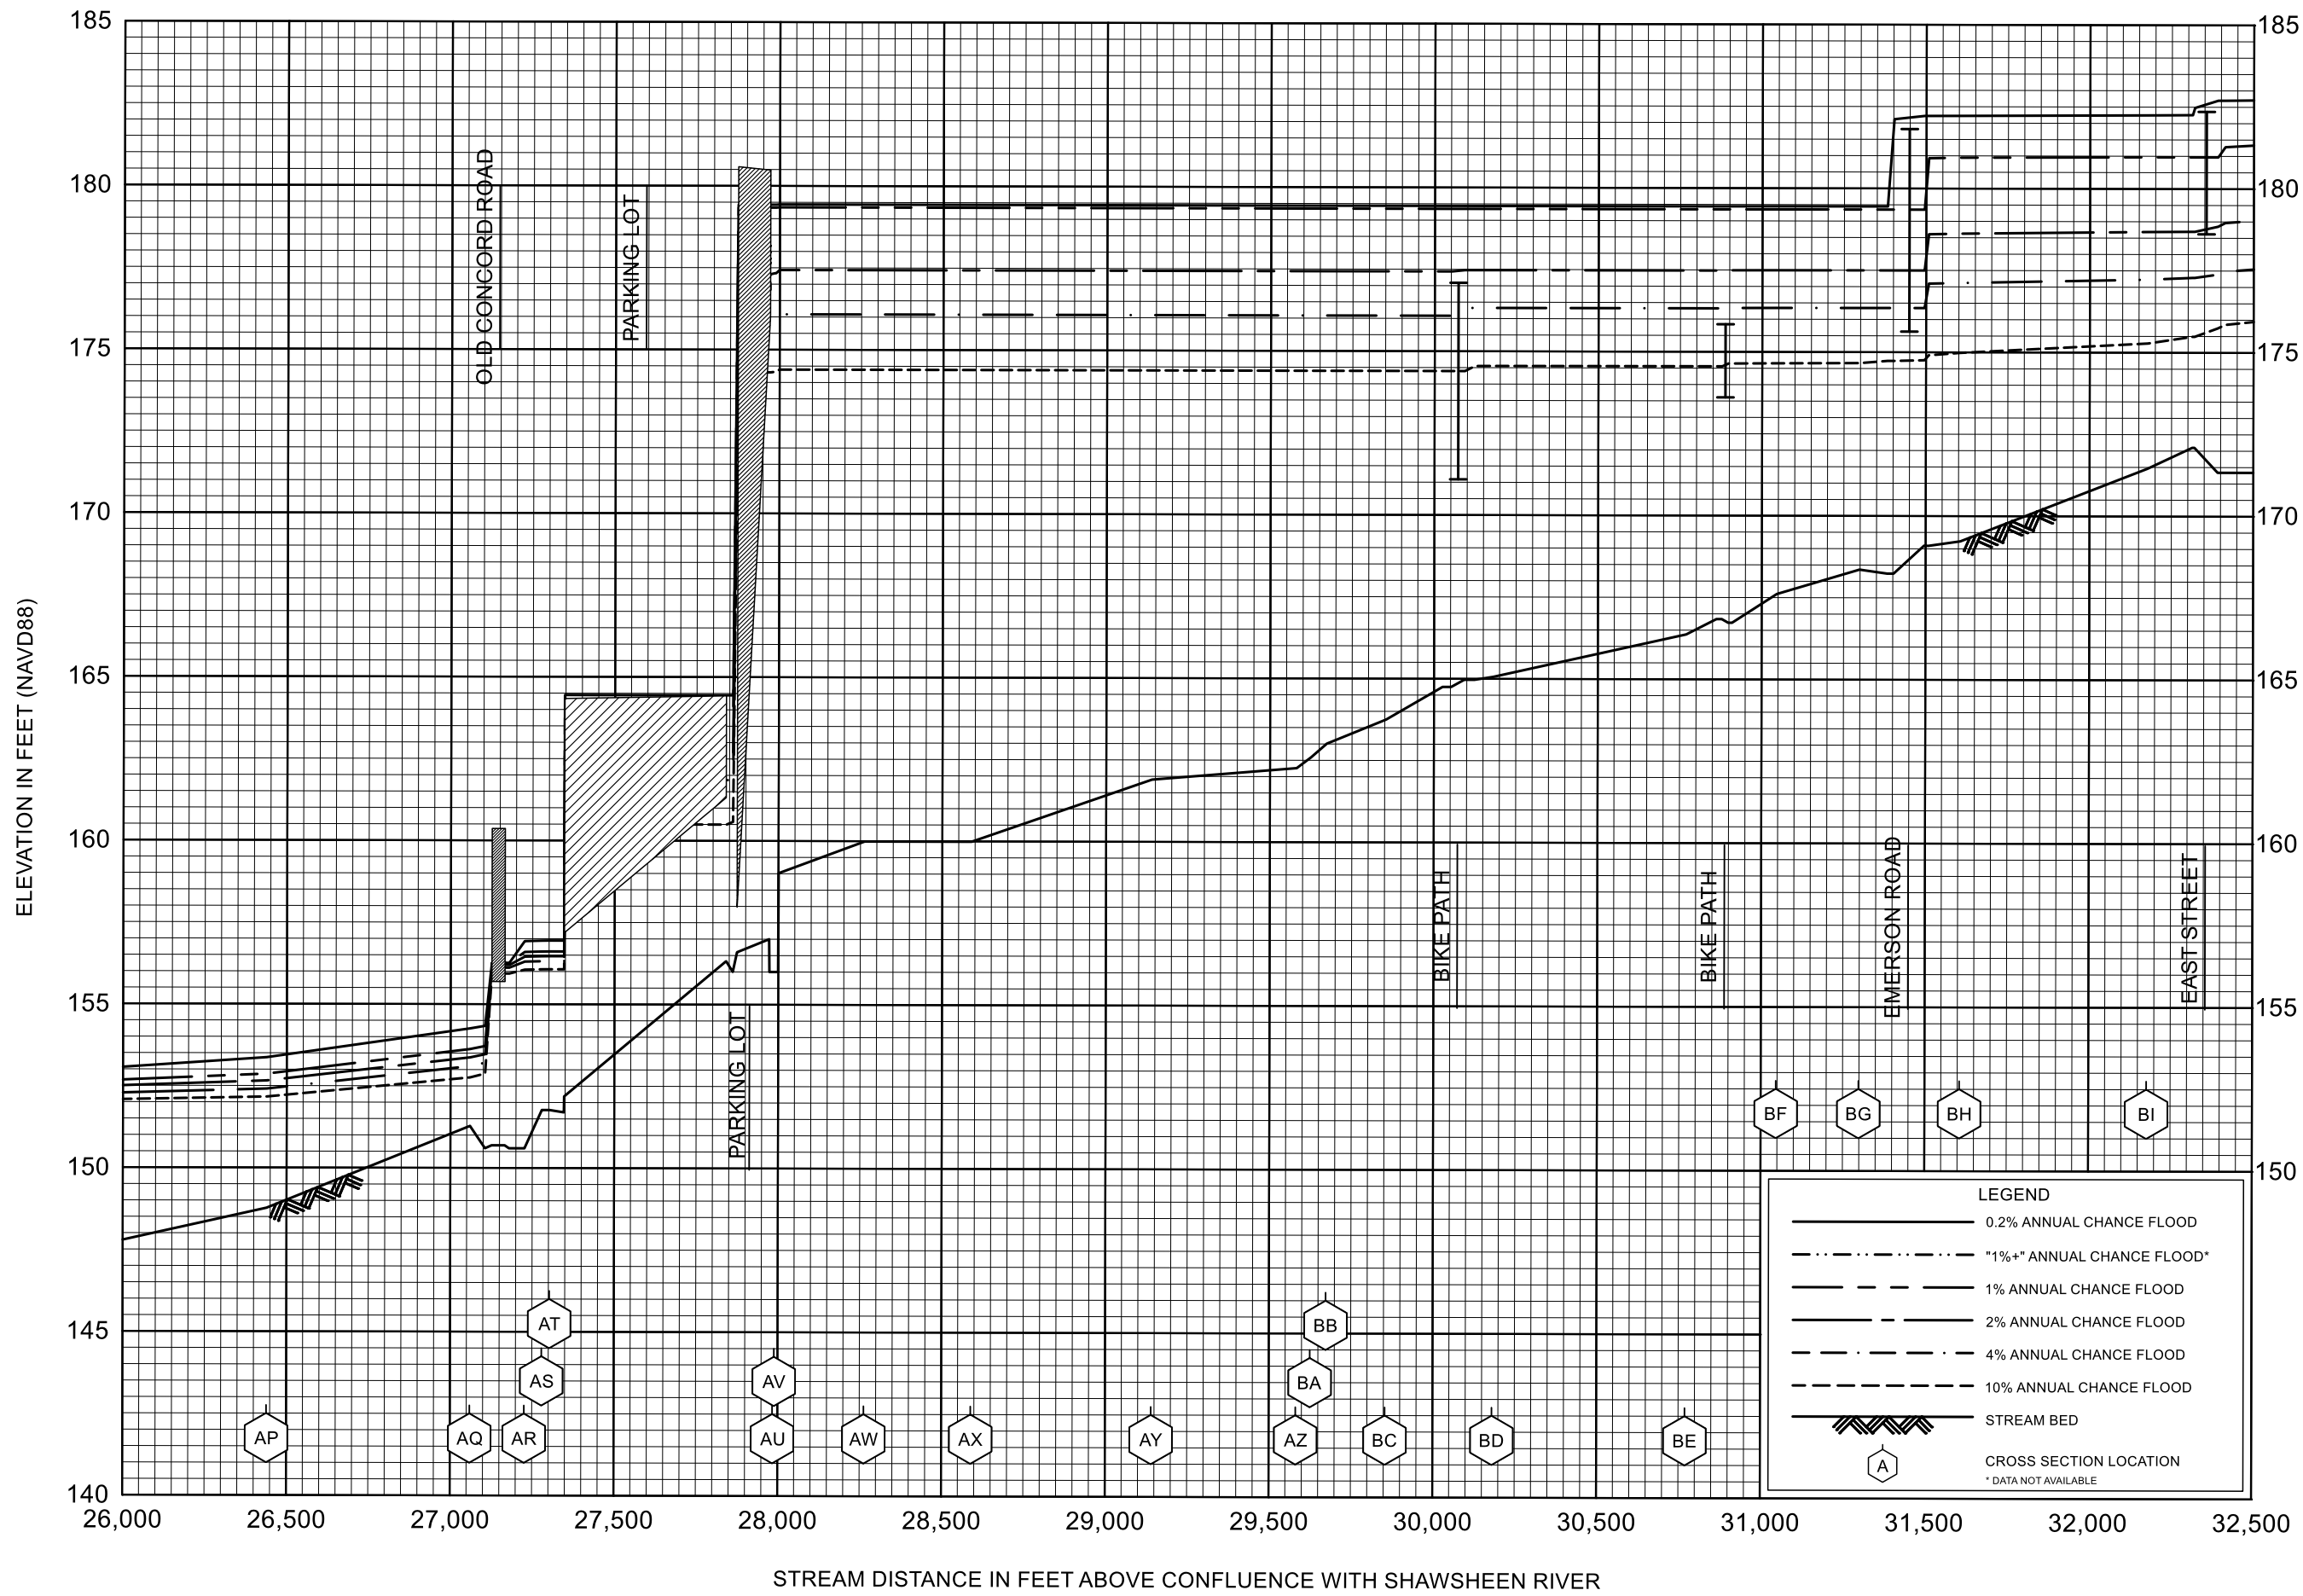

FLOOD PROFILES

VINE BROOK

FEDERAL EMERGENCY MANAGEMENT AGENCY

MIDDLESEX COUNTY, MA

(ALL JURISDICTIONS)

FLOOD PROFILES
VINE BROOK

FEDERAL EMERGENCY MANAGEMENT AGENCY
MIDDLESEX COUNTY, MA
(ALL JURISDICTIONS)

FLOOD PROFILES