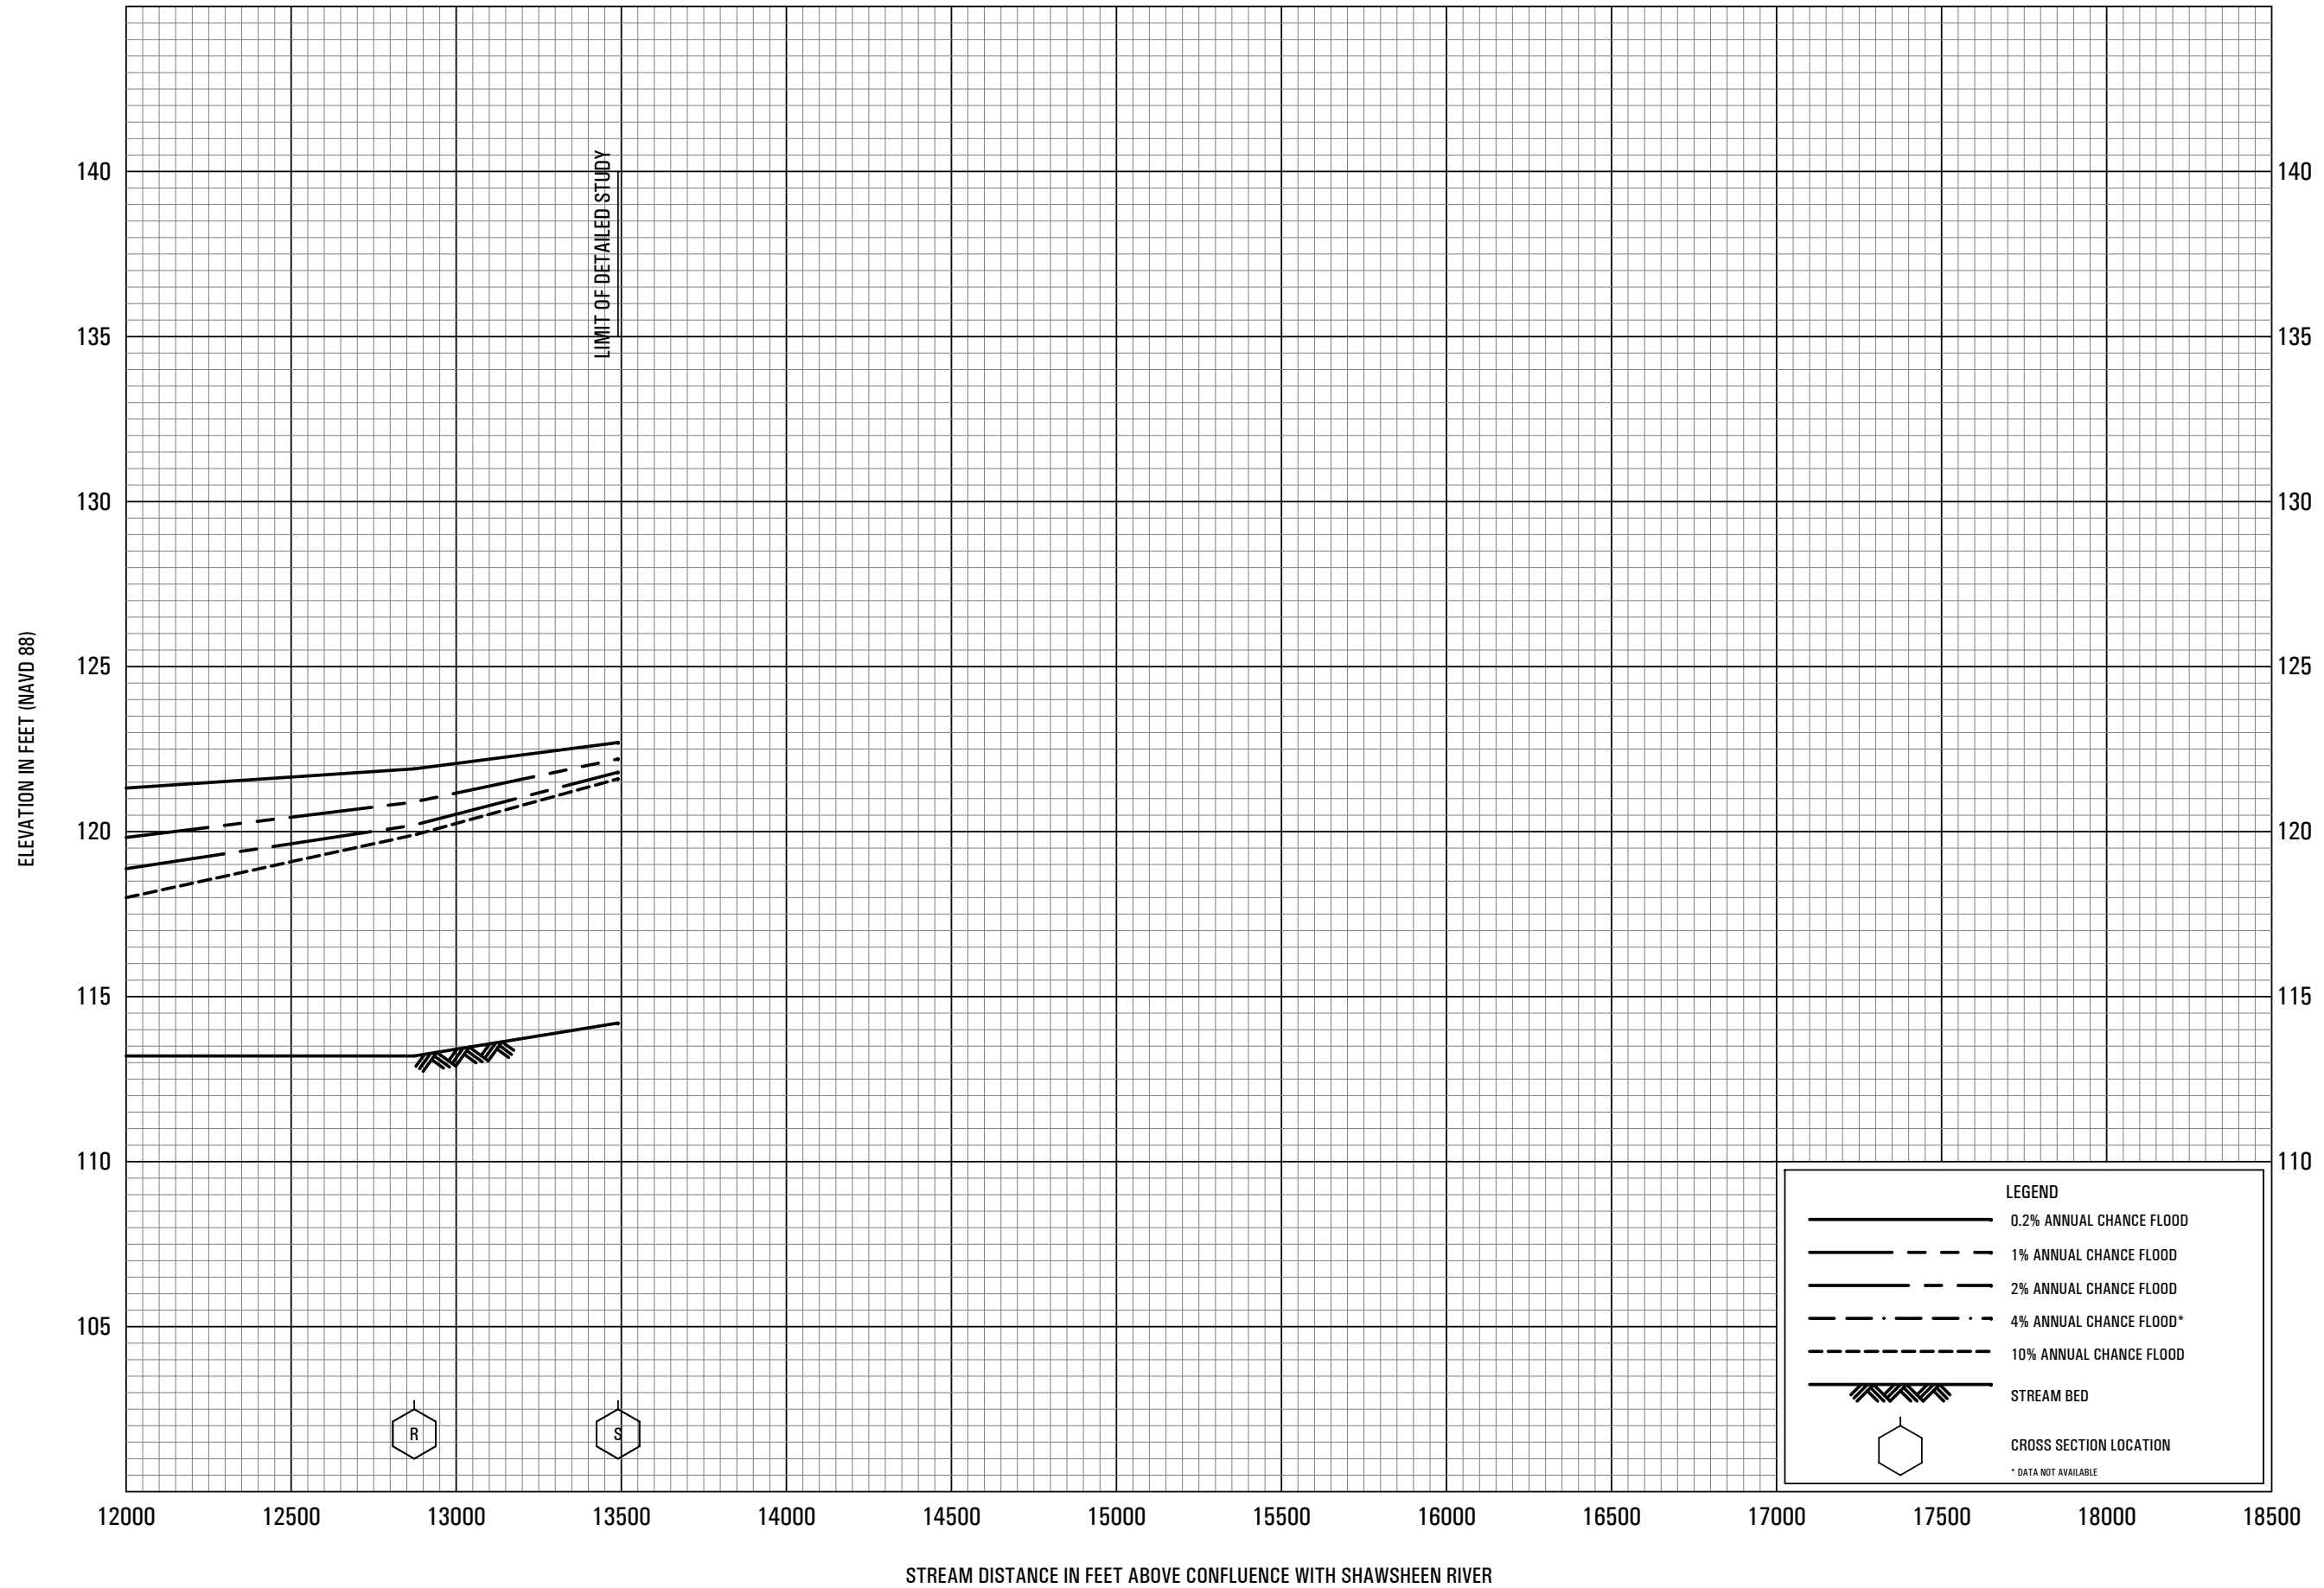

FLOOD PROFILES

ELM BROOK

FEDERAL EMERGENCY MANAGEMENT AGENCY
 MIDDLESEX COUNTY, MA
 (ALL JURISDICTIONS)

FLOOD PROFILES

ELM BROOK

FEDERAL EMERGENCY MANAGEMENT AGENCY

MIDDLESEX COUNTY, MA

(ALL JURISDICTIONS)